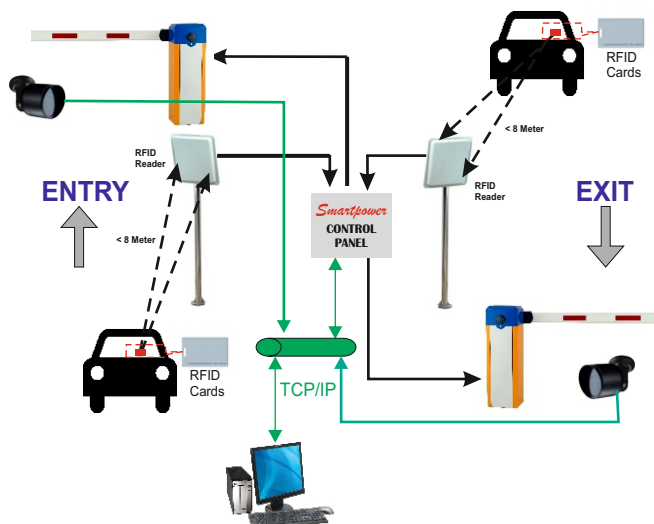

UHF RFID Car Sticker Solution

Apartments & Industry purpose

Operation Principal - Smartpower UHF Long Distance RFID Parking System is a based on latest 915MHz High Freq. Technology which senses approaching Vehicles from 10~12 Mt distance & Opens the Barrier Gate automatically.

The user friendly Access control software gives IN - OUT report of CARS with photo. The 915MHz RFID tags are fitted in the front glass of the Vehicle.

This system is very much popular for Automatic Vehicle ENTRY in large Apartments, it reduces security manpower & improves security. This system is also used in Industry to keep track of vehicles IN / OUT

Applications

- Residential Apartments / Housing Colony
- Corporate Offices / Factories & Hospitals

Features

- Automatic Detection
- Saves Manpower
- Enhances Security
- Advance RFID Tags
- Advance Access Control
- Auto Barrier Control
- User Friendly Software
- With IN Out Report in excel
- Picture Capture (Optional)