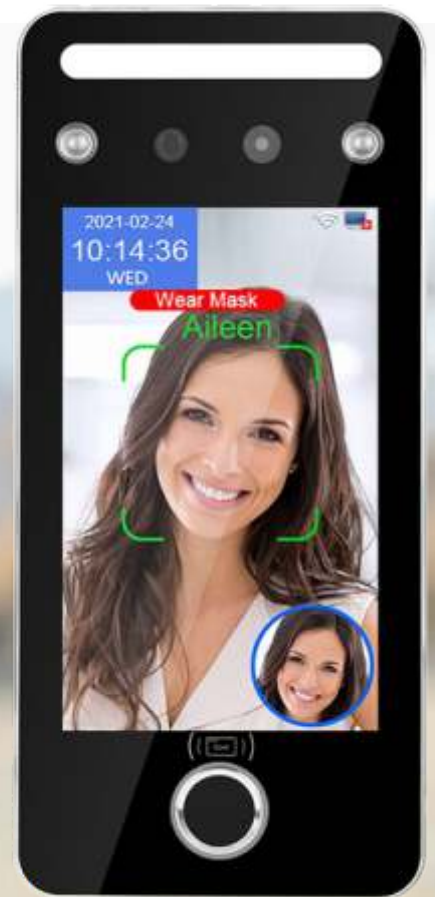

## AI Dynamic Face Recognition Time Attendance Access Control Terminal

## Model AIFACE- SP7FP

<b>5 user</b> Single user / Multi user recognition	<b>0.5-2.5 meters</b> Recognition Distance	<b>5000</b> Face library
<b>≤.02s</b> Recognition Speed	<b>WDR</b> Wide Dynamic Range HDR	<b>5 inch</b> Screen Display
<b>Touch Screen</b>	<b>Multi Language</b>	<b>Access Control</b>
<b>200W</b> Infrared Line Distance	<b>720°/1200°</b> IR Screen	<b>99.70%</b> Face Recognition Accuracy